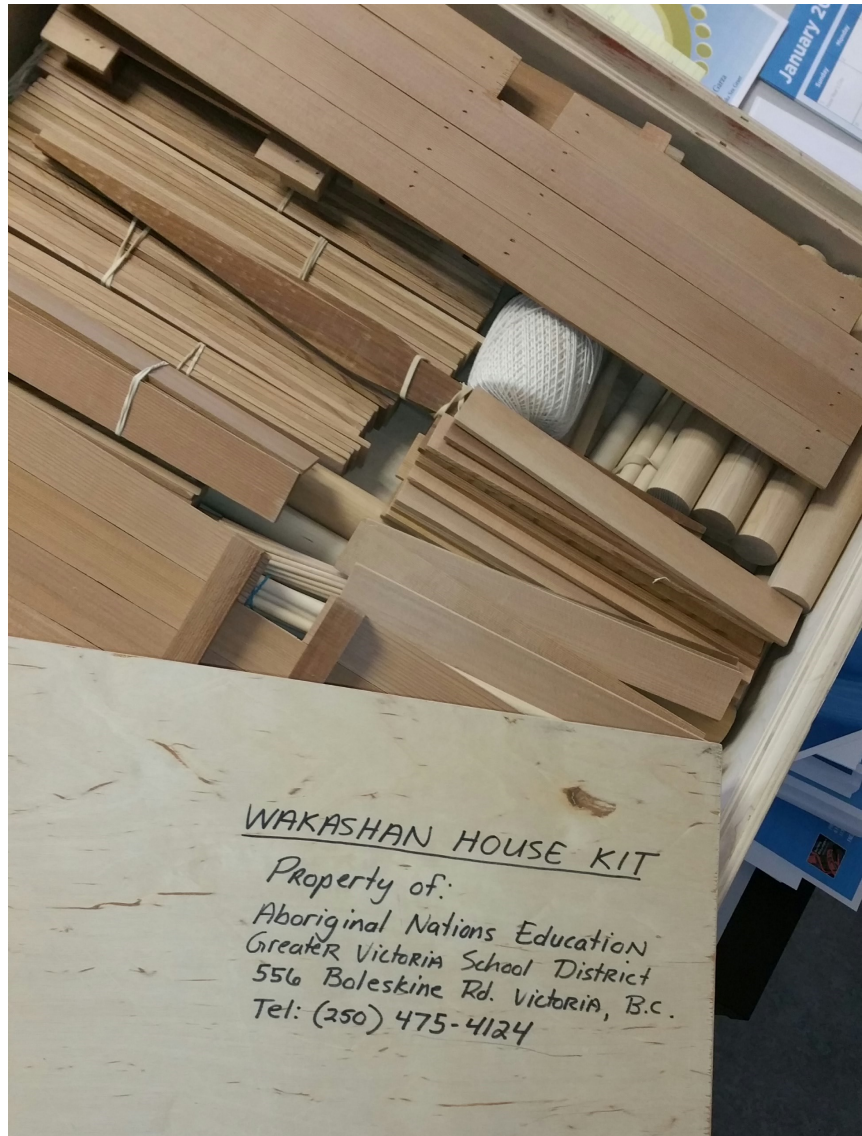

WAKASHAN HOUSE KIT

We have 1 kit available for borrowing through the

ANED Resource Library, 556 Boleskine Road

Call 250-475-4131 or 250-475-4124

Instructions for building in box.

SIGNOUT CARD INSIDE LID

PLEASE CHECK THAT ALL ITEMS ARE ENCLOSED WHEN RETURNING